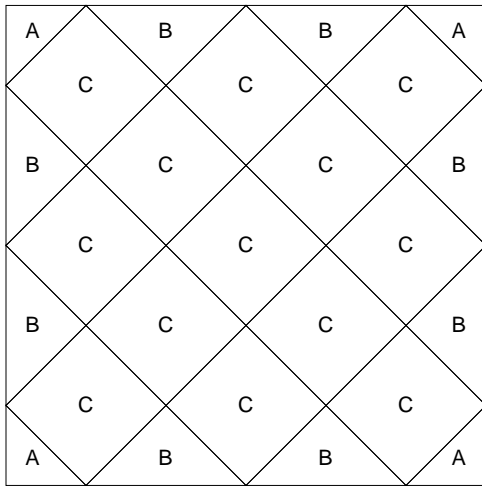

Courthouse Square

Key Block (5/20 actual size)

Cutting Diagrams

Patch Count