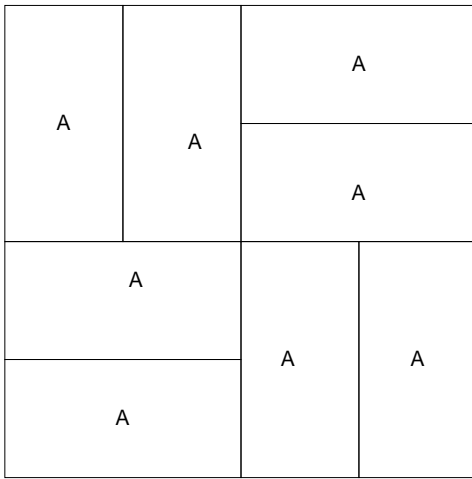

Double Split Four Patch

Key Block (41/100 actual size)

Cutting Diagrams

Patch Count

4 patches

4 patches