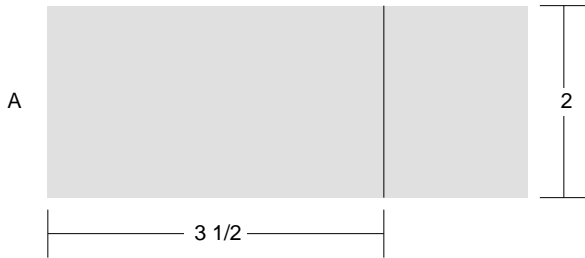

Rectangle Top

Key Block (41/100 actual size)

Cutting Diagrams

1 patch

1 patch

1 patch

1 patch

1 patch