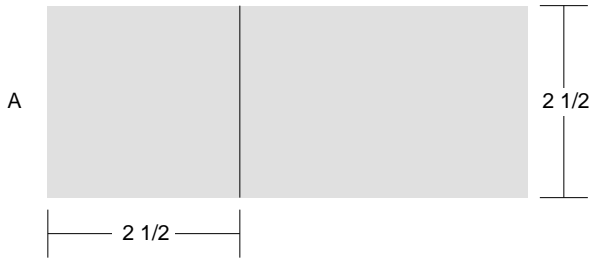

# Split Rectangle Nine Patch

Key Block (41/100 actual size)

## Cutting Diagrams