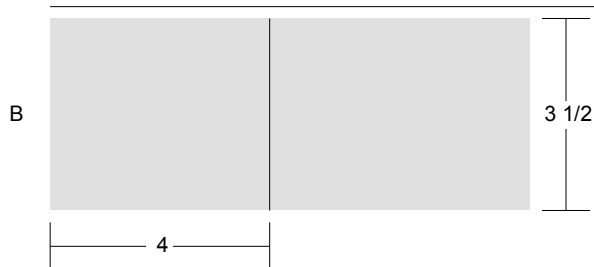

1 patch

1 patch