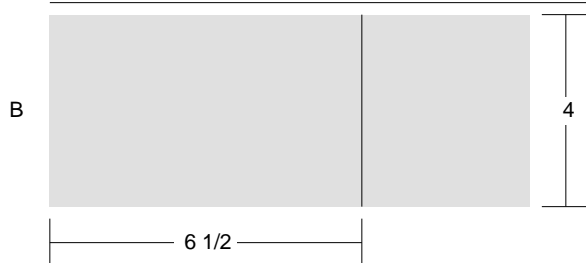

Off Center 4 Patch Rectangle

Key Block (41/100 actual size)

Cutting Diagrams

1 patch

1 patch

1 patch