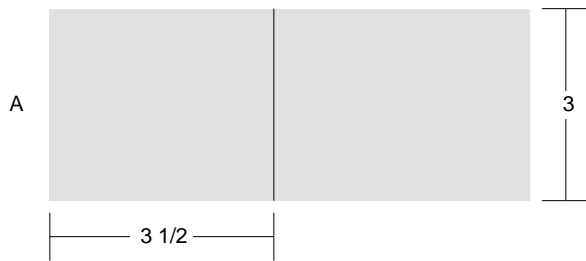

Off Center 4 Patch Rectangle

Key Block (41/100 actual size)

Cutting Diagrams

1 patch

1 patch

1 patch