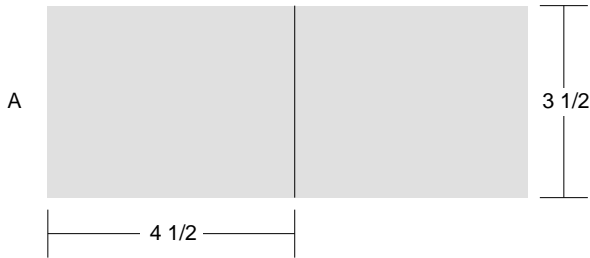

Cutting Diagrams

1 patch

1 patch