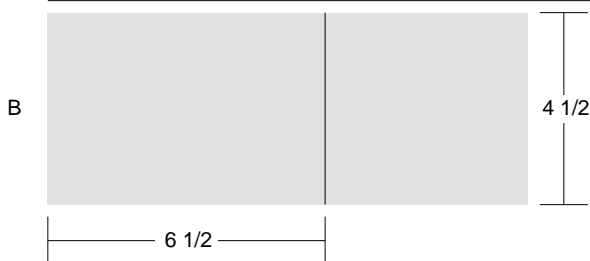

Square House

Artquiltmaker Blog Block-a-Long #22
6"x6" blocks

Key Block (1/5 actual size)

Cutting Diagrams

1 patch

1 patch

1 patch

1 patch