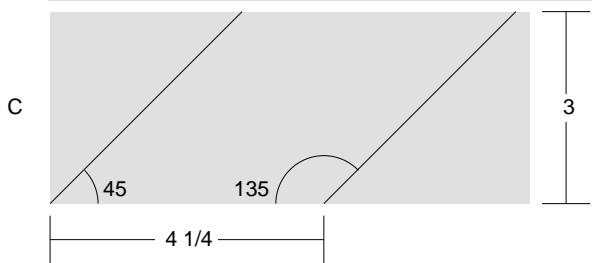

LeMoyne Star

Key Block (1/5 actual size)

Cutting Diagrams

A 22"x3" strip will be long enough for 4 parallelograms

4 patches

A 22"x3" strip will be long enough for 4 parallelograms
