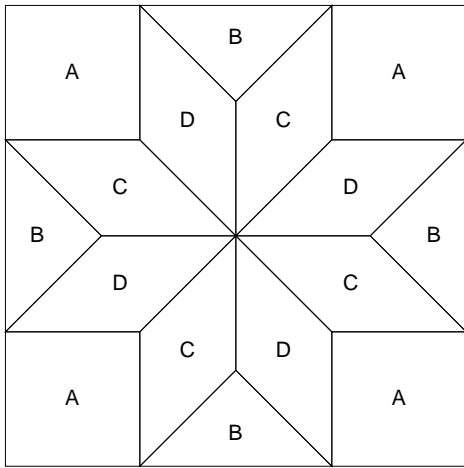

LeMoyne Star

Key Block (1/5 actual size)

Cutting Diagrams

A 22"x3" strip will be long enough for 4 parallelograms

4 patches

A 22"x3" strip will be long enough for 4 parallelograms
