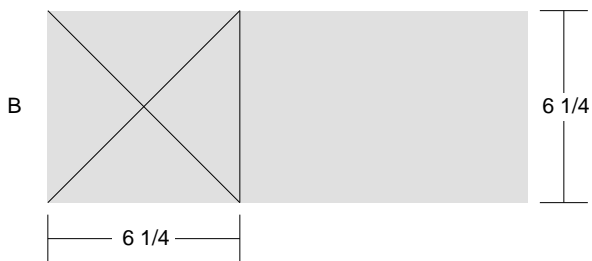

LeMoyne Star

Key Block (1/5 actual size)

Cutting Diagrams

A 22"x3" strip will be long enough for 4 parallelograms

4 patches

A 22"x3" strip will be long enough for 4 parallelograms
