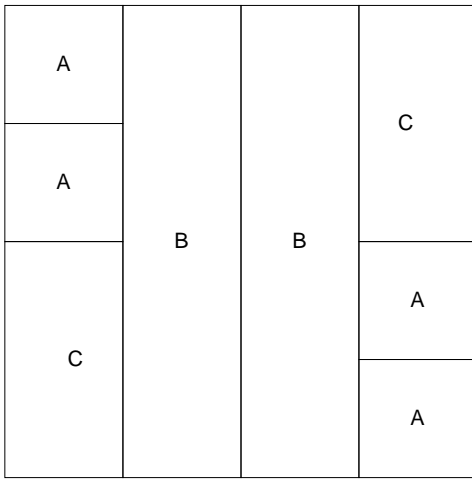

# Corner Squares

Key Block (41/100 actual size)

## Cutting Diagrams