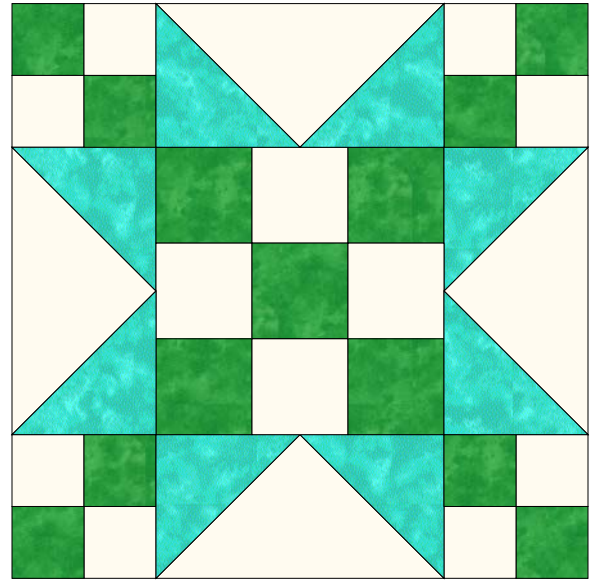

2156 - Mrs. Lloyd's Favorite

Key Block (1/5 actual size)

Cutting Diagrams

5 patches

4 patches
