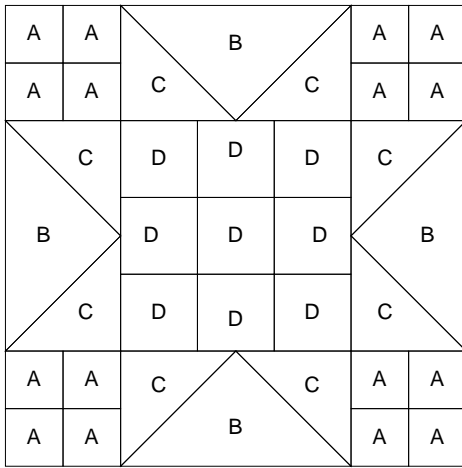

2156 - Mrs. Lloyd's Favorite

Key Block (1/5 actual size)

Cutting Diagrams

5 patches

4 patches
