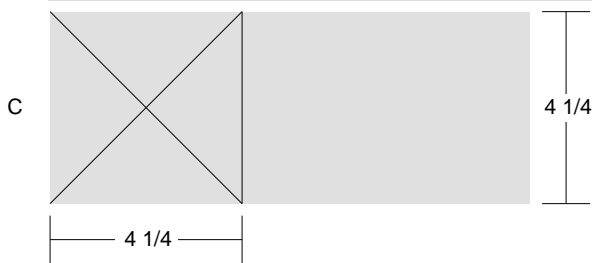

Chevron Star

Key Block (1/5 actual size)

Cutting Diagrams

Patch Count

4 patches

1 patch