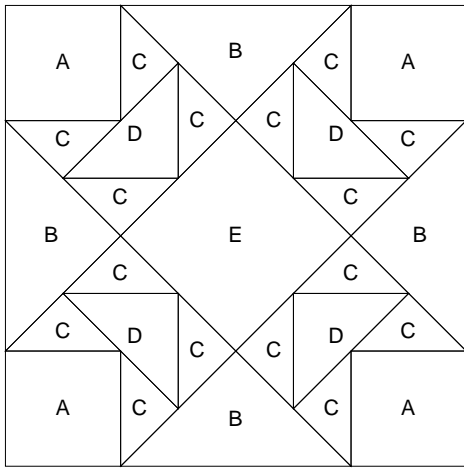

Chevron Star

Key Block (1/5 actual size)

Cutting Diagrams

Patch Count

4 patches

1 patch