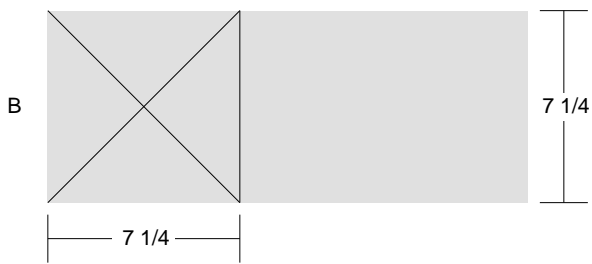

Chevron Star

Key Block (1/5 actual size)

Cutting Diagrams

Patch Count

4 patches

1 patch