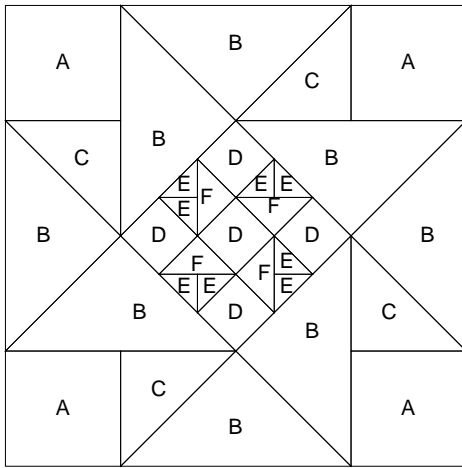

Football Star

Key Block (1/5 actual size)

Cutting Diagrams

Patch Count

4 patches

1 patch

4 patches

4 patches

4 patches