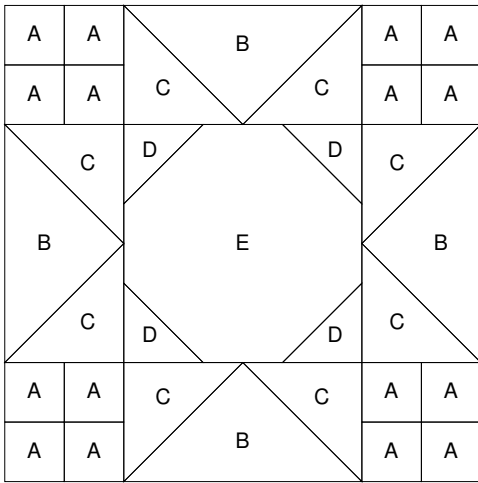

Taj Mahal

Key Block (31/100 actual size)

Cutting Diagrams

4 patches
