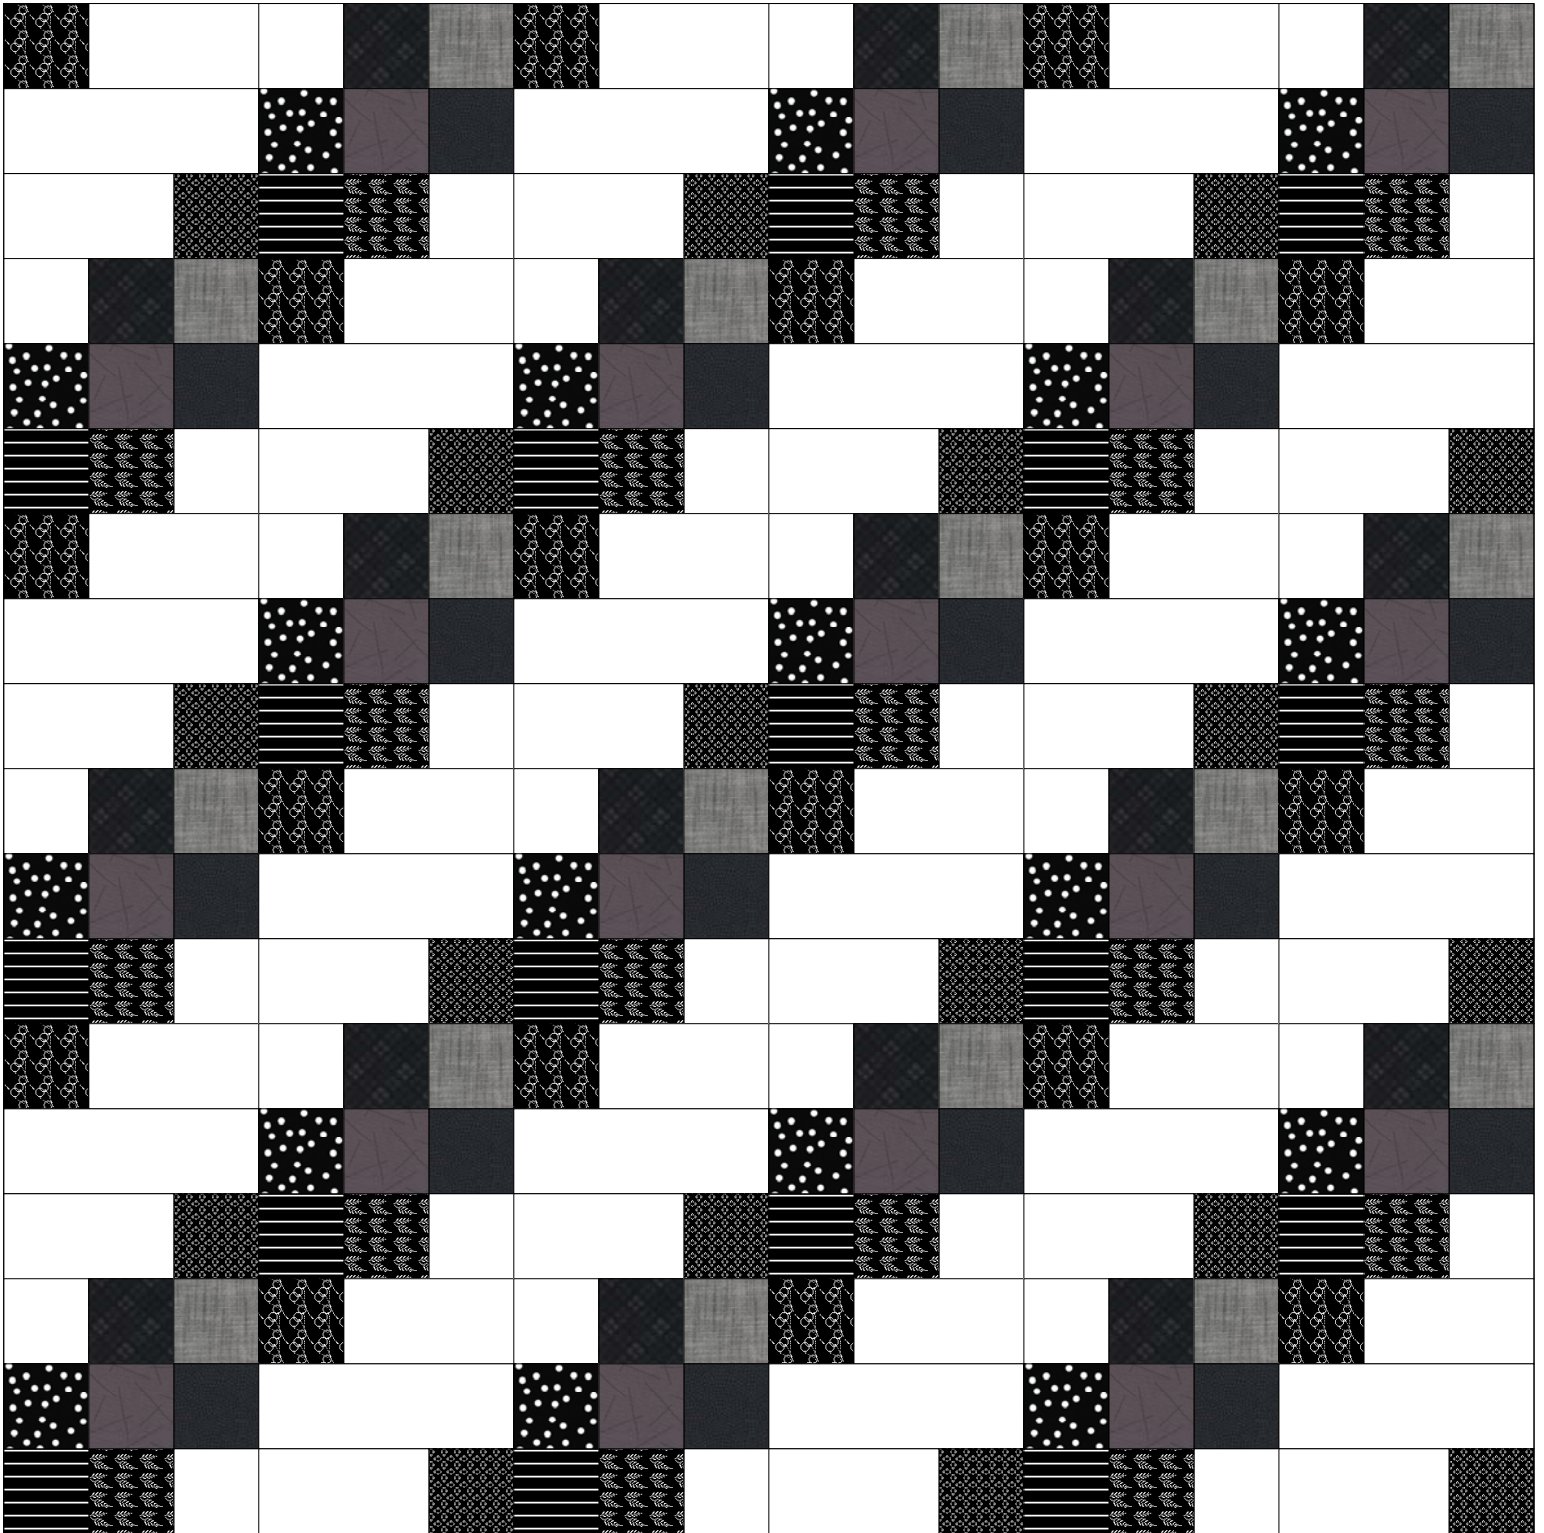

Diagonal 9 Patch

Overall Size: 54.00 by 54.00 inches

Diagonal 9 Patch Block A

Key Block (41/100 actual size)

Cutting Diagrams

1 patch

Patch Count

1 patch

2 patches

1 patch

Diagonal 9 Patch Block B

Key Block (41/100 actual size)

Cutting Diagrams

Patch Count

Scrappy Diagonal Nine Patch

Overall Size: 63.00 by 63.00 inches