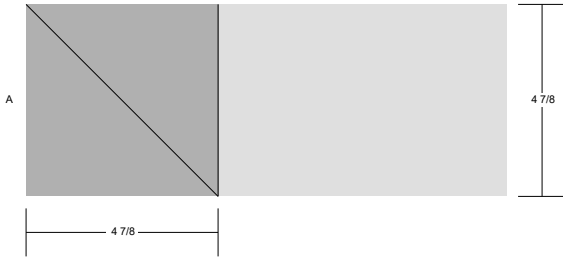

Ribbon Friendship Star

Key Block (1/5 actual size)

Cutting Diagrams

4 patches

4 patches

Patch Count

4 patches

4 patches